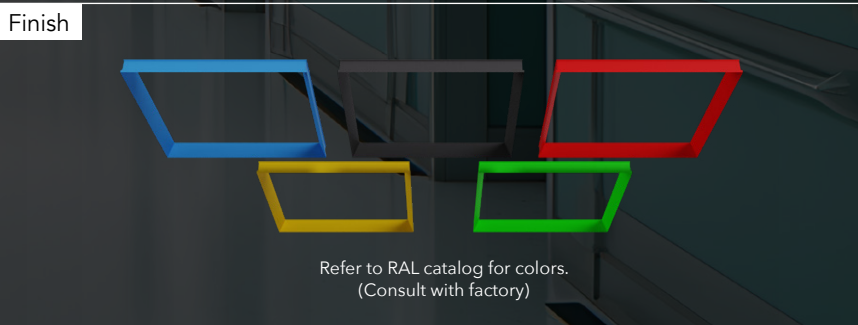

SKYLIGHT

BEZEL FRAME KIT

Compatible with

HOUSING
Aluminum extrusion.

SKYLIGHT EFFECT
1.75" Regress, Reduces glare and breaks up the visual monotony of a Suspended T Bar Ceiling.

10 Yr
Warranty Available

BAA
Compliant Available