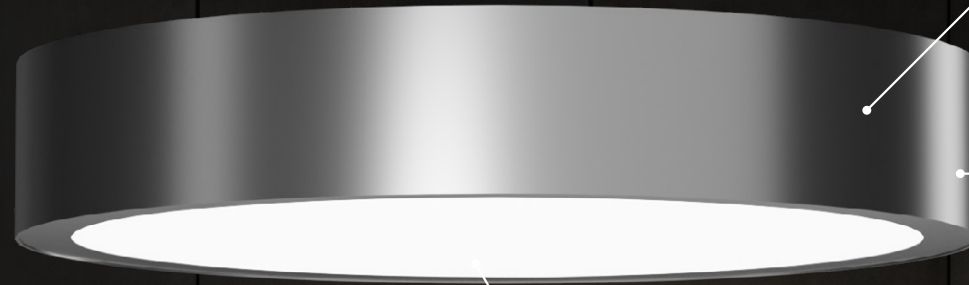

rovia™

LED LUMINAIRE

rovia™

LED LUMINAIRE

Lumen Range
500 lm - 28000 lm

CRI
80+, 90+ optional

HOUSING

Housing is two-piece, die-formed, spun aluminum.