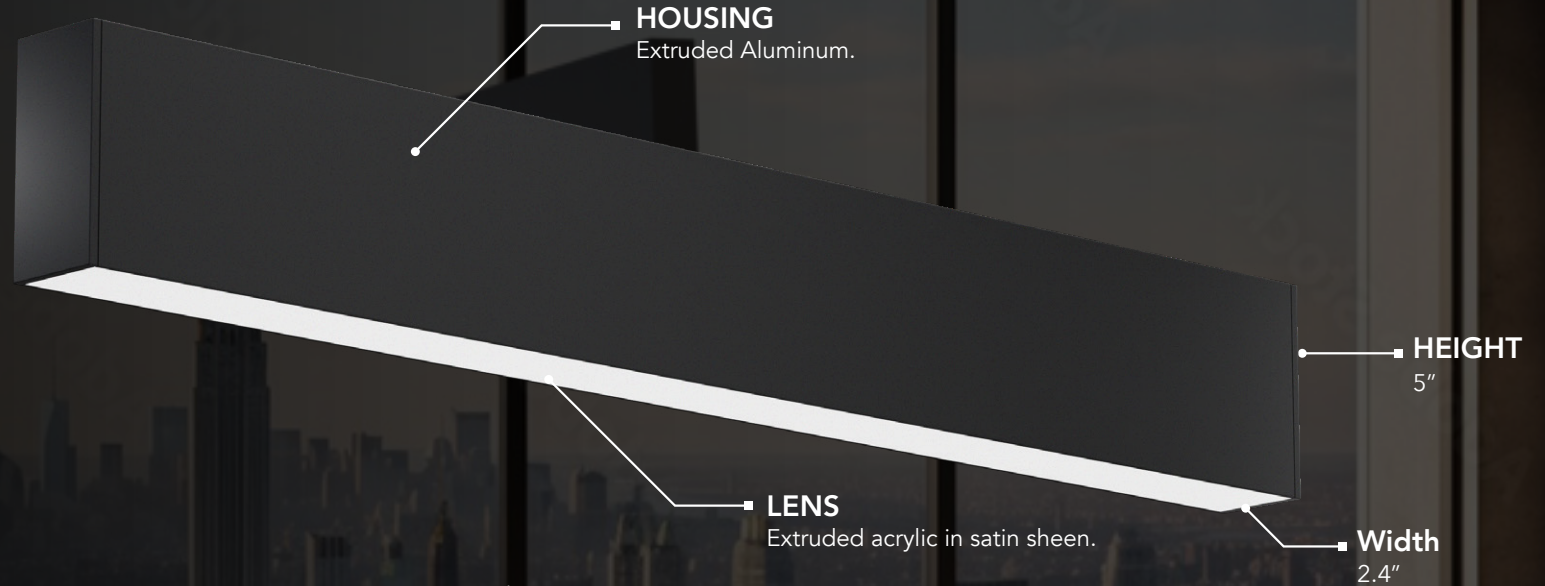

ARCHITECTURAL FORMS

VEGATM

ARCHITECTURAL ACOUSTIC

VEGA™

Direct Lumens Range

up to **1150 lm/ft**

Indirect Lumens Range

up to **1300 lm/ft**