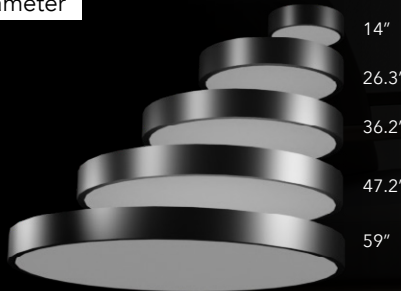

Diameter

- 14"
- 26.3"
- 36.2"
- 47.2"
- 59"

Mounting