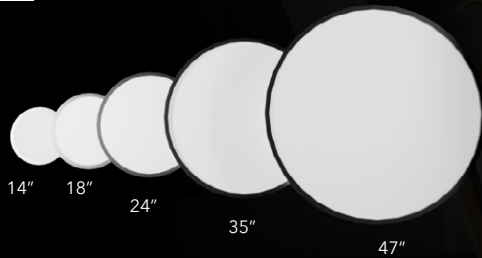

CELIO™

ROUND EDGE-LIT LED

Lumen Range
1800 lm - 11000 lm

CRI
82+

Color Temperature

Tone-Selectable, switch between
3000K - 3500K - 4000K CCT.

Dimmable

0-10V Dimming standard,
100% Down to 1%

Diameter

Mounting

Surface Mount

Aircraft cable

Stem Mount