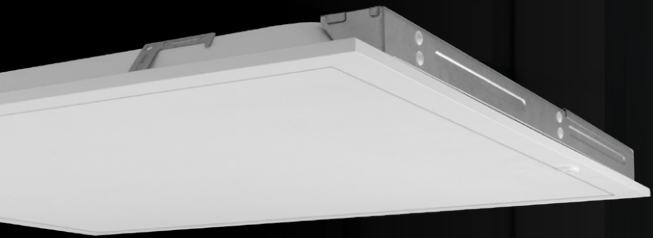

Linear arrayed LED modules provide soft, but effective illumination.

10 Yr

Warranty Available

SKYLIGHT

BEZEL FRAME KIT

SKYLIGHT

BEZEL FRAME KIT

Compatible with