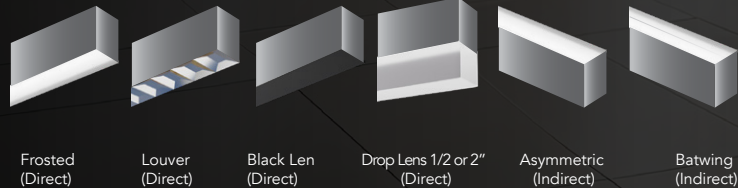

BAA

Compliant Available

Directional

Lens Options

Smart Controls

Form Factor

LUTRON

avion™

enlighted

*Consult factory

VEGA™ 1

RECESSED OPTIONS

Recessed Flanged

Recessed Flangeless

LENGTHS & PROFILE

Choose from standard lengths ranging between 2 and 8 feet, or tailor the customization with precise 1-foot increments, starting from a minimum length of 2 feet.