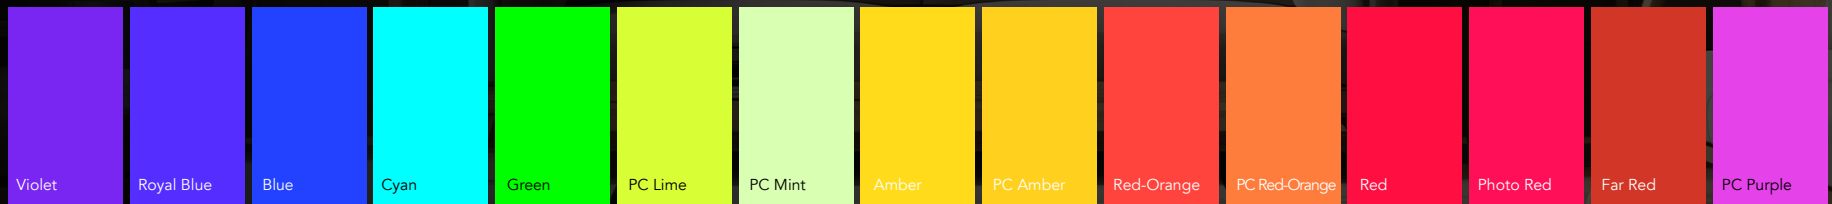

PROFILE

VEGA™

RAL

Refer to RAL catalog for colors.
(Consult with factory)

*Standard *Standard *Standard

Acoustic Finishes

RGB

Static indirect color options.

LED LUMINAIRE

RAL

Refer to RAL catalog for colors.
(Consult with factory)

*Standard *Standard *Standard

Acoustic Finishes

RGB

Static indirect color options.

CELIO™

ROUND EDGE-LIT LED

CELIO™

ROUND EDGE-LIT LED

Lumen Range
1800 lm - 11000 lm

CRI
82+

Color Temperature

Tone-Selectable, switch between
3000K - 3500K - 4000K CCT.

Dimmable