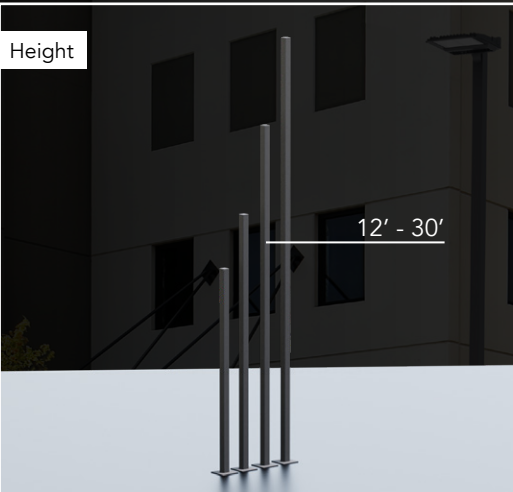

*Standard

ACCESSORIES POLE

SQUARE STRAIGHT STEEL POLE

w/ Base cover included

4" & 5" widths,
11 Ga. wall thickness

Guaranteed
match fixture color

Height

12' - 30'