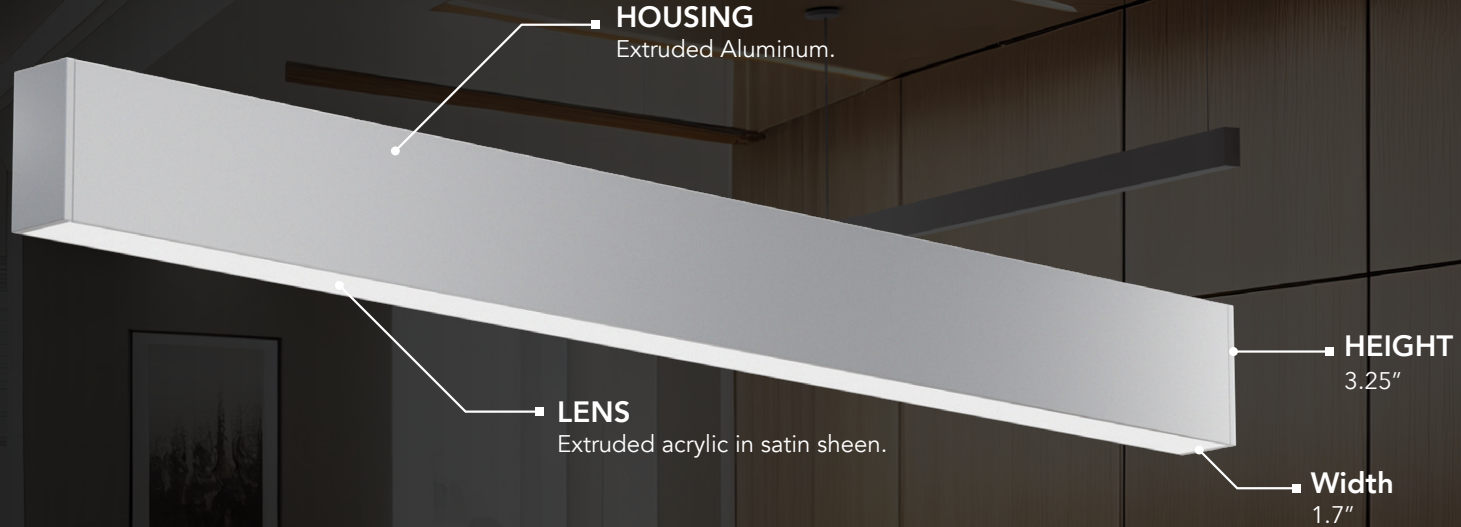

VEGA™ 1

Direct Lumens Range
up to 1150 lm/ft

Indirect Lumens Range
up to 1300 lm/ft