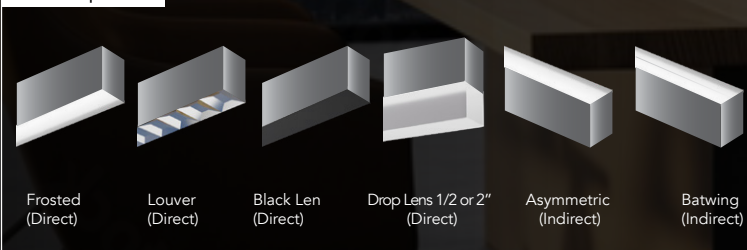

Luminaire Level Lighting Controls

This sensor brings advanced lighting automation to a whole new level.

10 Yr

Warranty Available

BAA

Compliant Available

Directional

Lens Options

Smart Controls

Form Factor

VEGA™

RECESSED OPTIONS

Recessed Flanged

Recessed Flangeless

Recessed T-Bar

Mud in Flange

LENGTHS & PROFILE

Choose from standard lengths ranging between 2 and 8 feet, or tailor the customization with precise 1-foot increments, starting from a minimum length of 2 feet.

PROFILE

VEGA™

INFINITE
CONFIGURATION