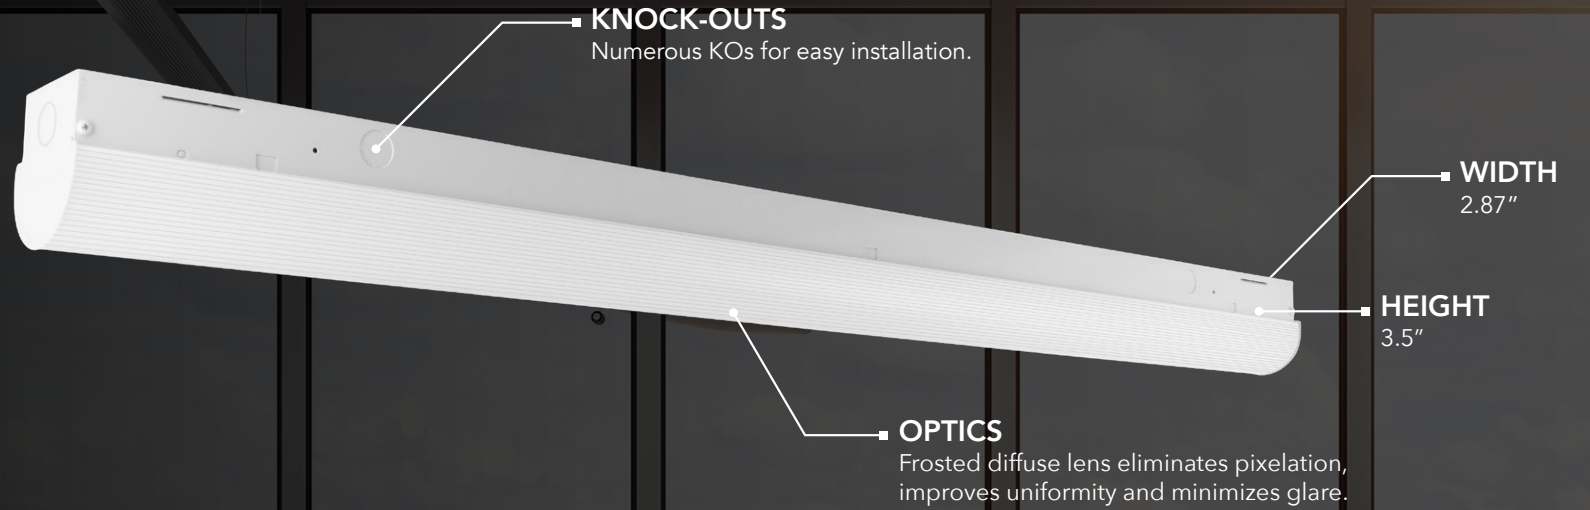

ARA™

Lumen Range
2860 lm - 11700 lm

CRI
80+

10 Yr
Warranty Available

BAA
Compliant Available

Color Temperature

Tone-Select™

Select between 3500K, 4000K, and 5000K in the field by simply switching an easily accessible three position switch. Fixture comes set/standard at 40K.