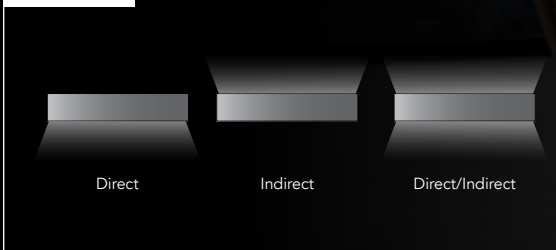

Luminaire Level Lighting Controls

This sensor brings advanced lighting automation to a whole new level.

10 Yr

Warranty Available

BAA

Compliant Available

Directional

Lens Options

LENGTHS & PROFILE

Choose from standard lengths ranging between 2 and 8 feet, or tailor the customization with precise 1-foot increments, starting from a minimum length of 2 feet.

PROFILE

VEGA™

INFINITE
CONFIGURATION