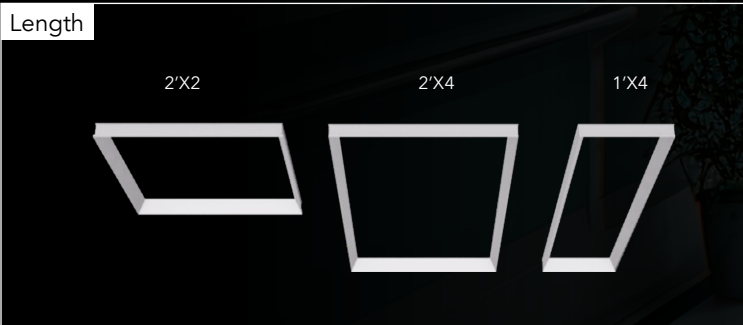

SKYLIGHT

BEZEL FRAME KIT

Compatible with

HOUSING
Aluminum extrusion.

SKYLIGHT EFFECT
1.75" Regress, Reduces glare and breaks up the visual monotony of a Suspended T Bar Ceiling.

10 Yr
Warranty Available

BAA
Compliant Available