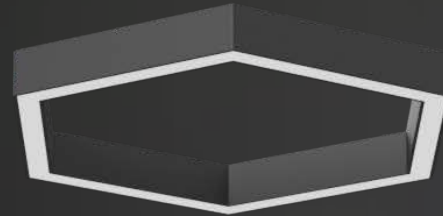

PROFILE

VEGA™

INFINITE
CONFIGURATION

Cube

Hex

Chevron

Triad

Triangle

Light-Tight
No light leaks on end cap or seams.

Uninterrupted Link
Joining brings together the fixture, thereby averting any sagging of lens.

Luminaire Level Light Controls
This sensor brings advanced lighting automation to a whole new level.