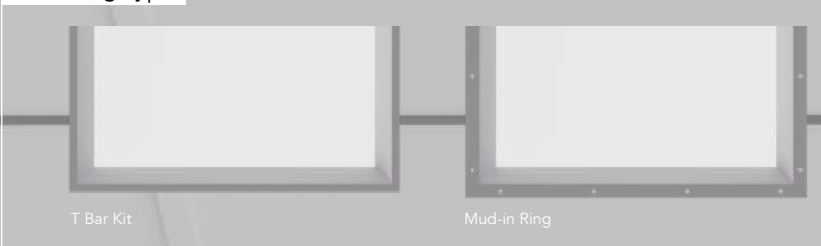

Mounting Type