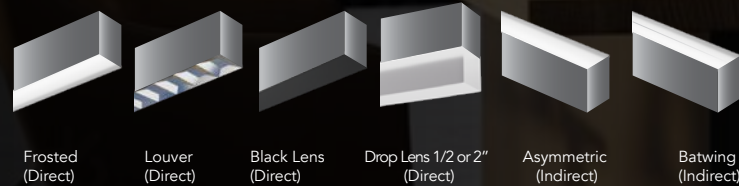

- 2700K, 3000K, 3500K, 4000K
- 5 Channel Color Tuning
- Static Indirect Color Option

Dimmable

0-10V Dimming standard.
100% Down to 1%

Light-Tight

No light leaks on end cap
or seams.

Uninterrupted Link

Joining brings together the
fixture, thereby averting any
sagging of lens.

Luminaire Level Light Controls

This sensor brings advanced lighting
automation to a whole new level.

10 Yr
Warranty
Available

BAA
Compliant
Available

Directional

Direct

Indirect

Direct/Indirect

Lens Options

Frosted
(Direct)

Louver
(Direct)

Black Lens
(Direct)

Drop Lens 1/2 or 2"
(Direct)

Asymmetric
(Indirect)

Batwing
(Indirect)

Smart Controls