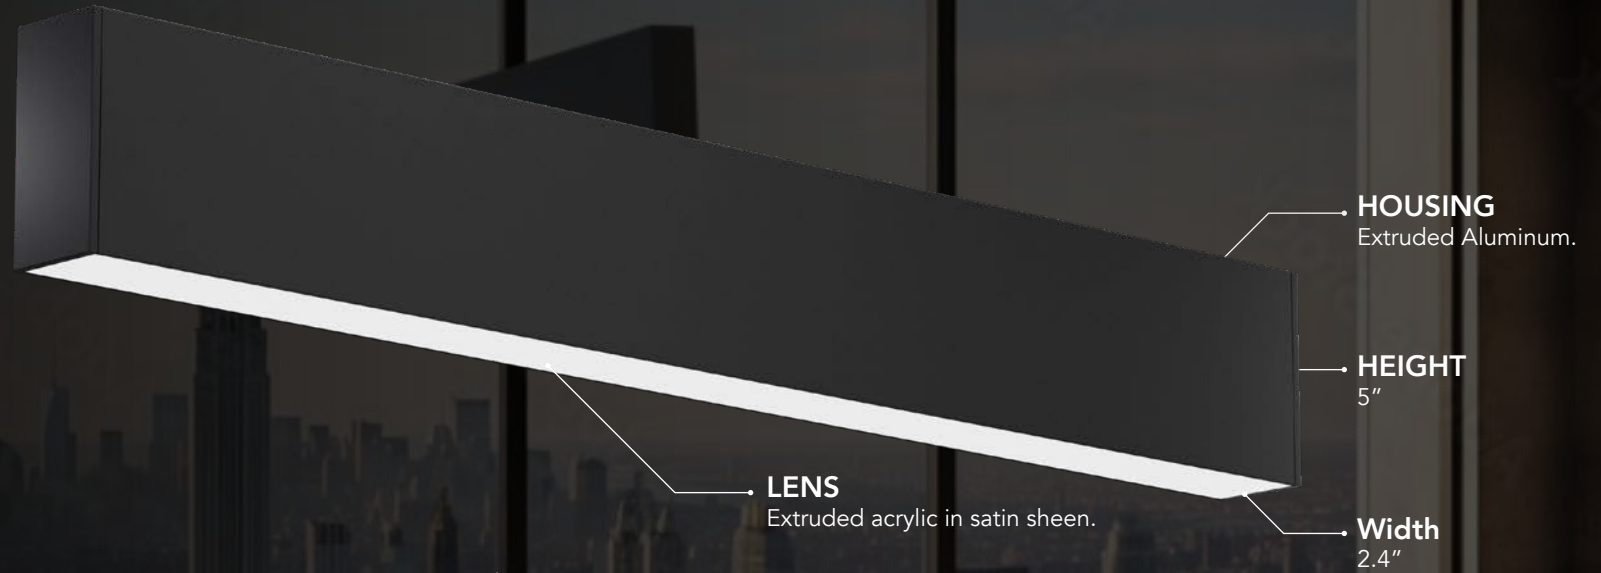

ARCHITECTURAL LINEAR LED FORMS

VEGATM

ARCHITECTURAL LINEAR LED ACOUSTIC

VEGA™

Direct Lumen Range
Up to 1150 lm/ft

Indirect Lumen Range
Up to 1300 lm/ft

CRI
90+

Color Temperature