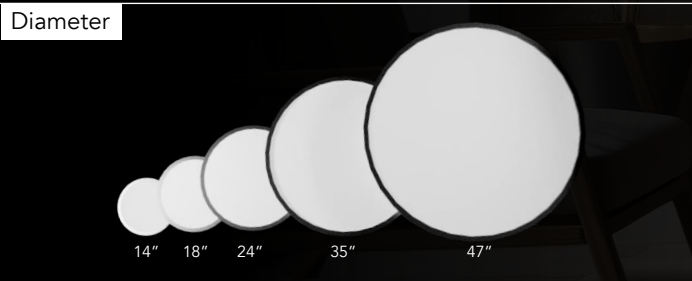

Direct Lumen Range
1800 - 11000 lm

Indirect Lumen Range
700 - 4700 lm

CRI
80+, 90+ Optional

<p>Color Temperature Tone-Selectable, switch between 3000K - 3500K - 4000K CCT.</p>	<p>Dimmable 0-10V Dimming standard, 100% Down to 1%</p>
--	--