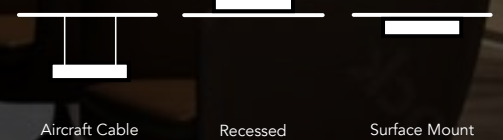

Mounting

Aircraft Cable

Recessed

Surface Mount