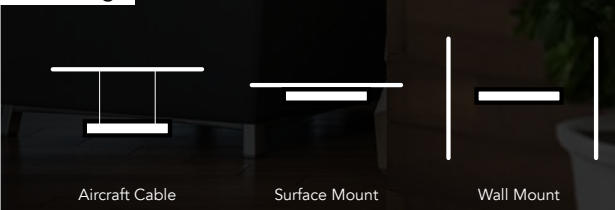

ELIO™ TUBE

Up to
1200 lm/ft

CRI
80+

HOUSING

Extruded T5-6063 Aluminum with a clear anodized finish.

DIAMETER

2.5" Dia.

LENS

Acrylic blend with 80% transmissivity, designed with a snap-fit into the housing.

Color Temperature

- 2700K, 3000K, 3500K, 4000K
- 5 Channel Color Tuning
- Static Color Option

Dimmable

0-10V Dimming standard,
100% Down to 1%

10 Yr

Warranty Available

BAA

Compliant Available

Length

Mounting

Finish

RGB

Option