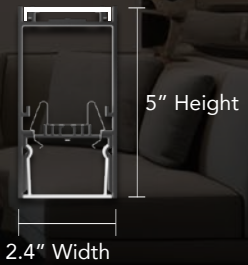

VEGA™

Choose from standard lengths ranging between 2 and 8 feet, or tailor the customization with precise 1-foot increments, starting from a minimum length of 2 feet.