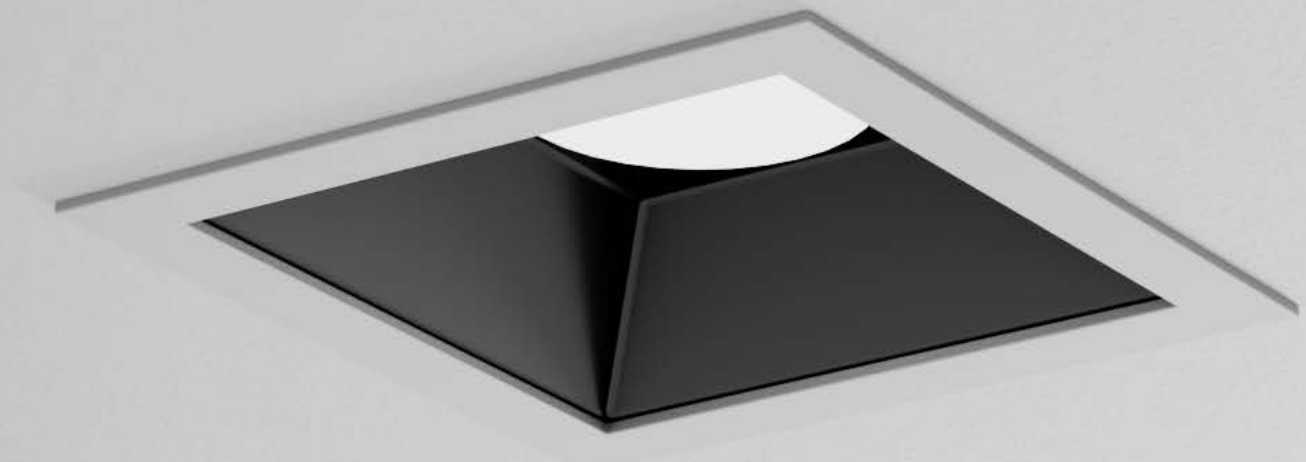

ARCHITECTURAL
MODULE

3" Lumen Range
800 - 1250 lm

4" Lumen Range
1490 - 2165 lm

5" Lumen Range
2545 - 3145 lm

CRI
80+, 90+ Optional

Color Temperature

2700K, 3000K, 3500K, 4000K

Dimmable

0-10V Dimming Standard

Tool-free

LED Modules, Mounting Rings, Beam Lenses, and Accessories can be change in the field.

10 Yr
Warranty
Available

Aperture Size/Output

3"
10W, 15W

4"
20W, 25W

5"
30W, 35W

Customizable

Optics

15°

24°

38°

55°

Trim Color

Black

White

Silver

Reflector

Black

Matte White

Matte Silver

Silver

Filter

Honeycomb

Soft Lens

Versatile Installation

Driver (Standard)

Construction Plate

IC-Rated Housing