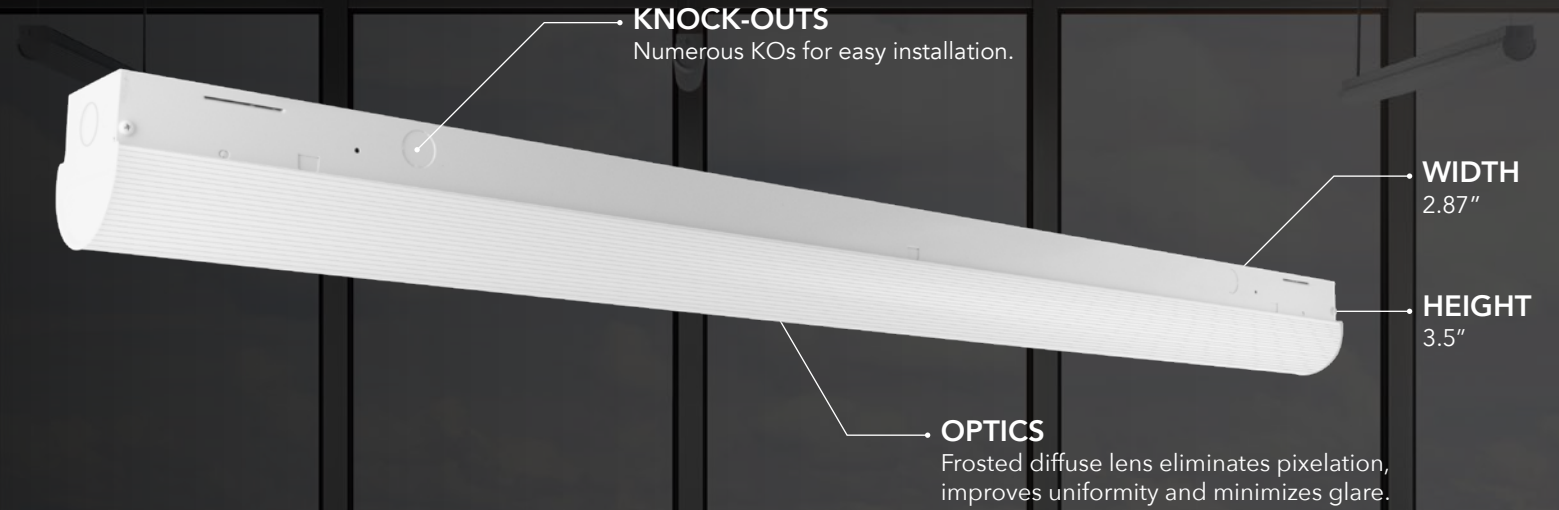

ARA™

Lumen Range
2860 - 11700 lm

CRI
80+

Dimmable

0-10V Dimming standard
100% down to 10%

Color Temperature

Tone-Select™

Select between 3500K, 4000K, and 5000K in the field by simply switching an easily accessible three position switch. Fixture comes set/standard at 40K.