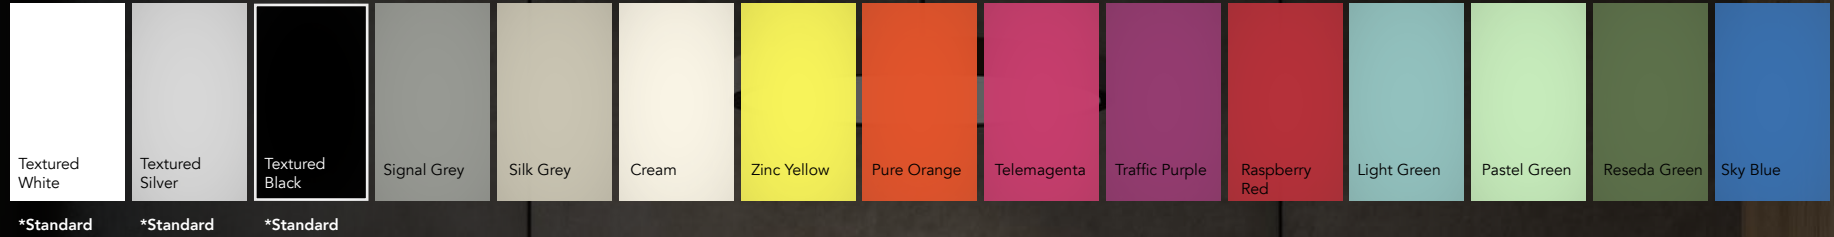

Recessed Flangeless

LENGTHS & PROFILE

Choose from standard lengths ranging between 2 and 8 feet, or tailor the customization with precise 1-foot increments, starting from a minimum length of 2 feet.

PROFILE

VEGA™

RAL

Refer to RAL catalog for colors.
(Consult with factory)

Acoustic Finishes

RGB

Static indirect color options.

roviaTM

LED LUMINAIRE